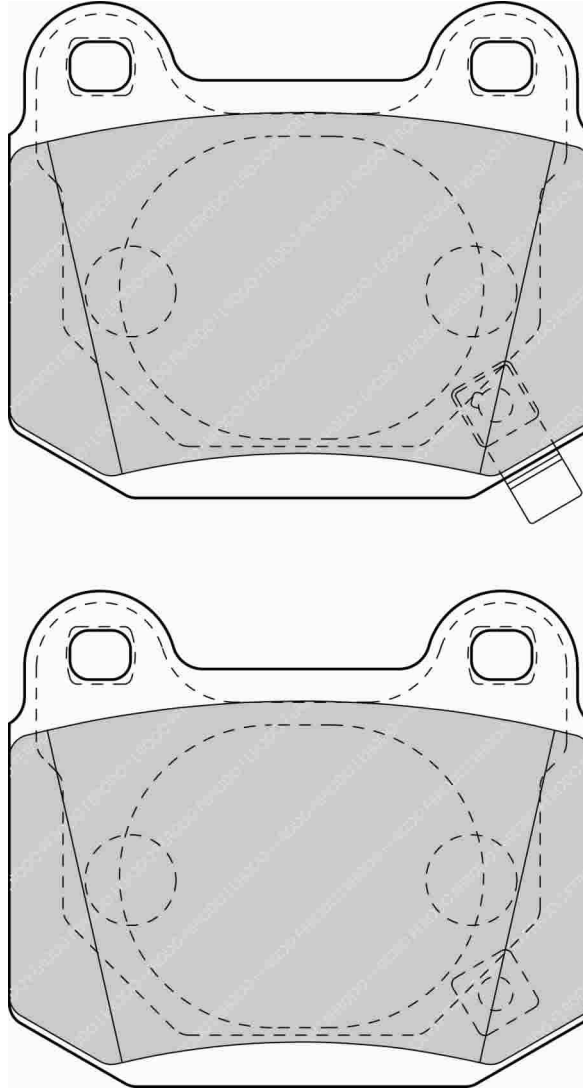

IMPORTANT NOTICE: Please note that the height measurement represents the radial depth, not the entire back plate

INFINITI Rear, LOTUS Front, MITSUBISHI Front / Rear, NISSAN Rear, NISSAN Australia Rear, OPEL Front, SUBARU Rear, ECE R90: E490R01071/1123
VAUXHALL Front

Also available in Car Racing catalogue see: FCP1562

CROSS REFERENCE	
ALCON	PNF0084X358.4
BREMBO	07.5505.91
MINTEX	MDB2342
PAGID	1587
PAGID	2593
PFC	0109
WVA	21 580 14,30