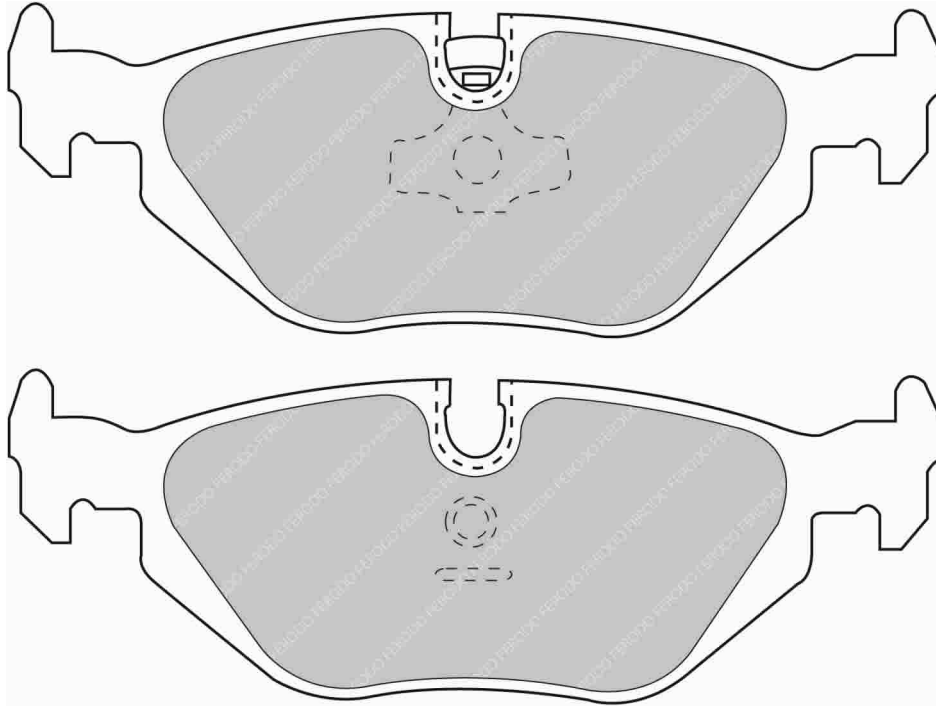

IMPORTANT NOTICE: Please note that the height measurement represents the radial depth, not the entire back plate

BMW Rear

ECE R90: E190R01174/004

Also available in Car Racing catalogue see: FCP850

CROSS REFERENCE	
BREMBO	07.8301.69
FMSI	D396
FMSI	D692
MINTEX	MDB1572
PAGID	8035
WVA	20 180 16,80