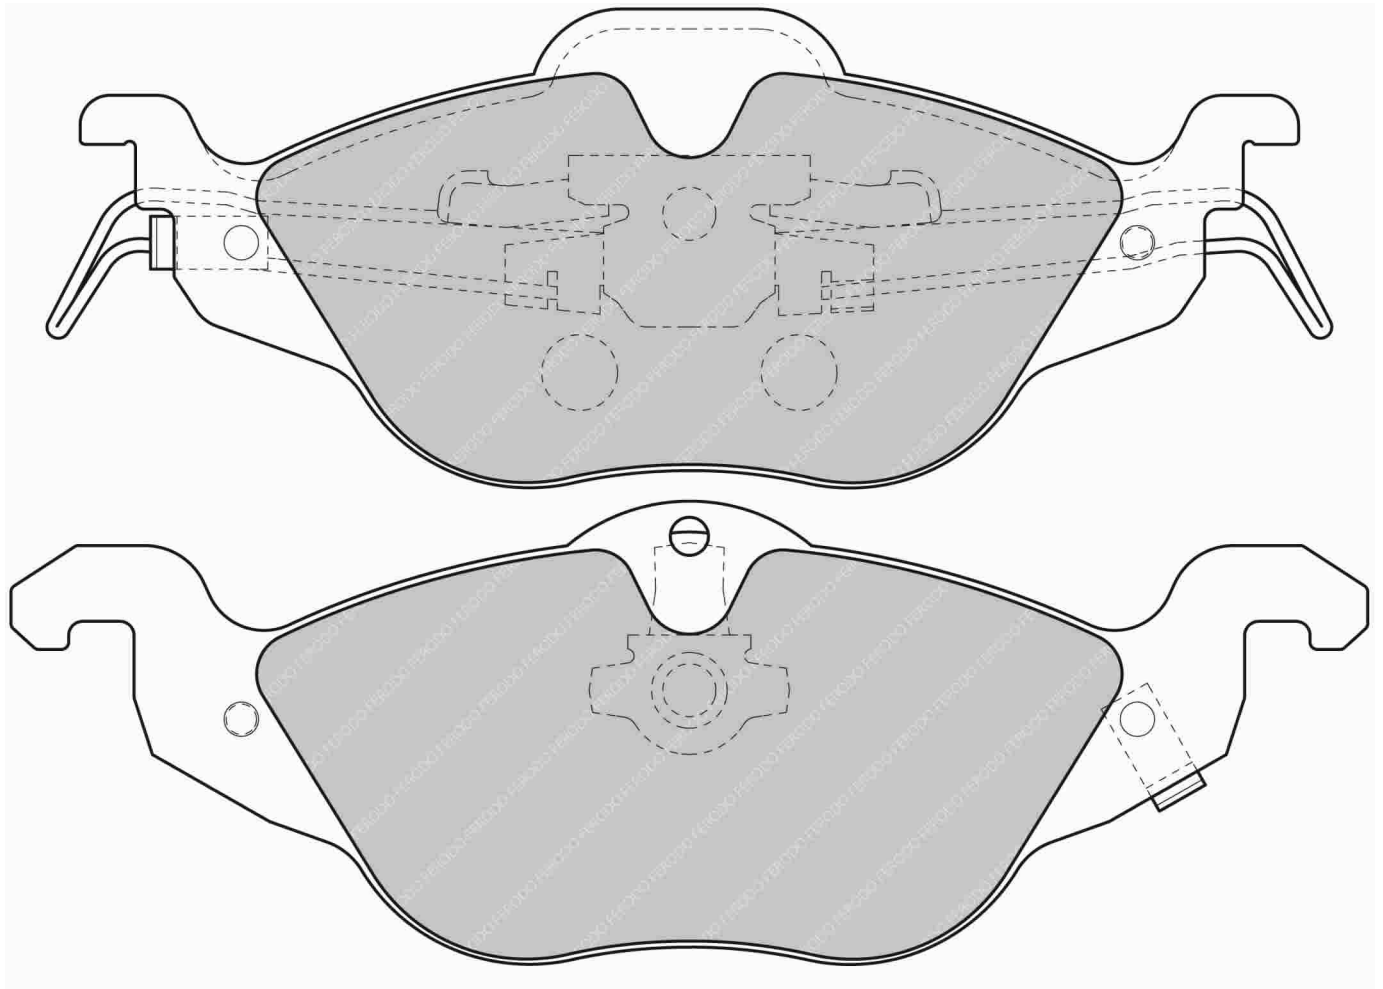

177.7mm = 6.996" 52.4mm = 2.063" 18.8mm = 0.740" WVA No: 23 063 18,40
177.7mm = 6.996" 52.4mm = 2.063" 17.5mm = 0.689"

IMPORTANT NOTICE: Please note that the height measurement represents the radial depth, not the entire back plate

OPEL Front, VAUXHALL Front

ECE R90: E490R01071/895

Also available in Car Racing catalogue see: FCP1293

CROSS REFERENCE	
BREMBO	07.8301.64
MINTEX	MDB1908
WVA	23 063 18,40