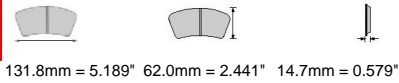

FDSR3067

IMPORTANT NOTICE: Please note that the height measurement represents the radial depth, not the entire back plate

ASTON MARTIN Front

ECE R90: None