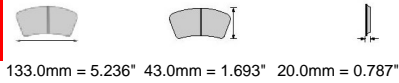

FDSR501

IMPORTANT NOTICE: Please note that the height measurement represents the radial depth, not the entire back plate

ECE R90: None