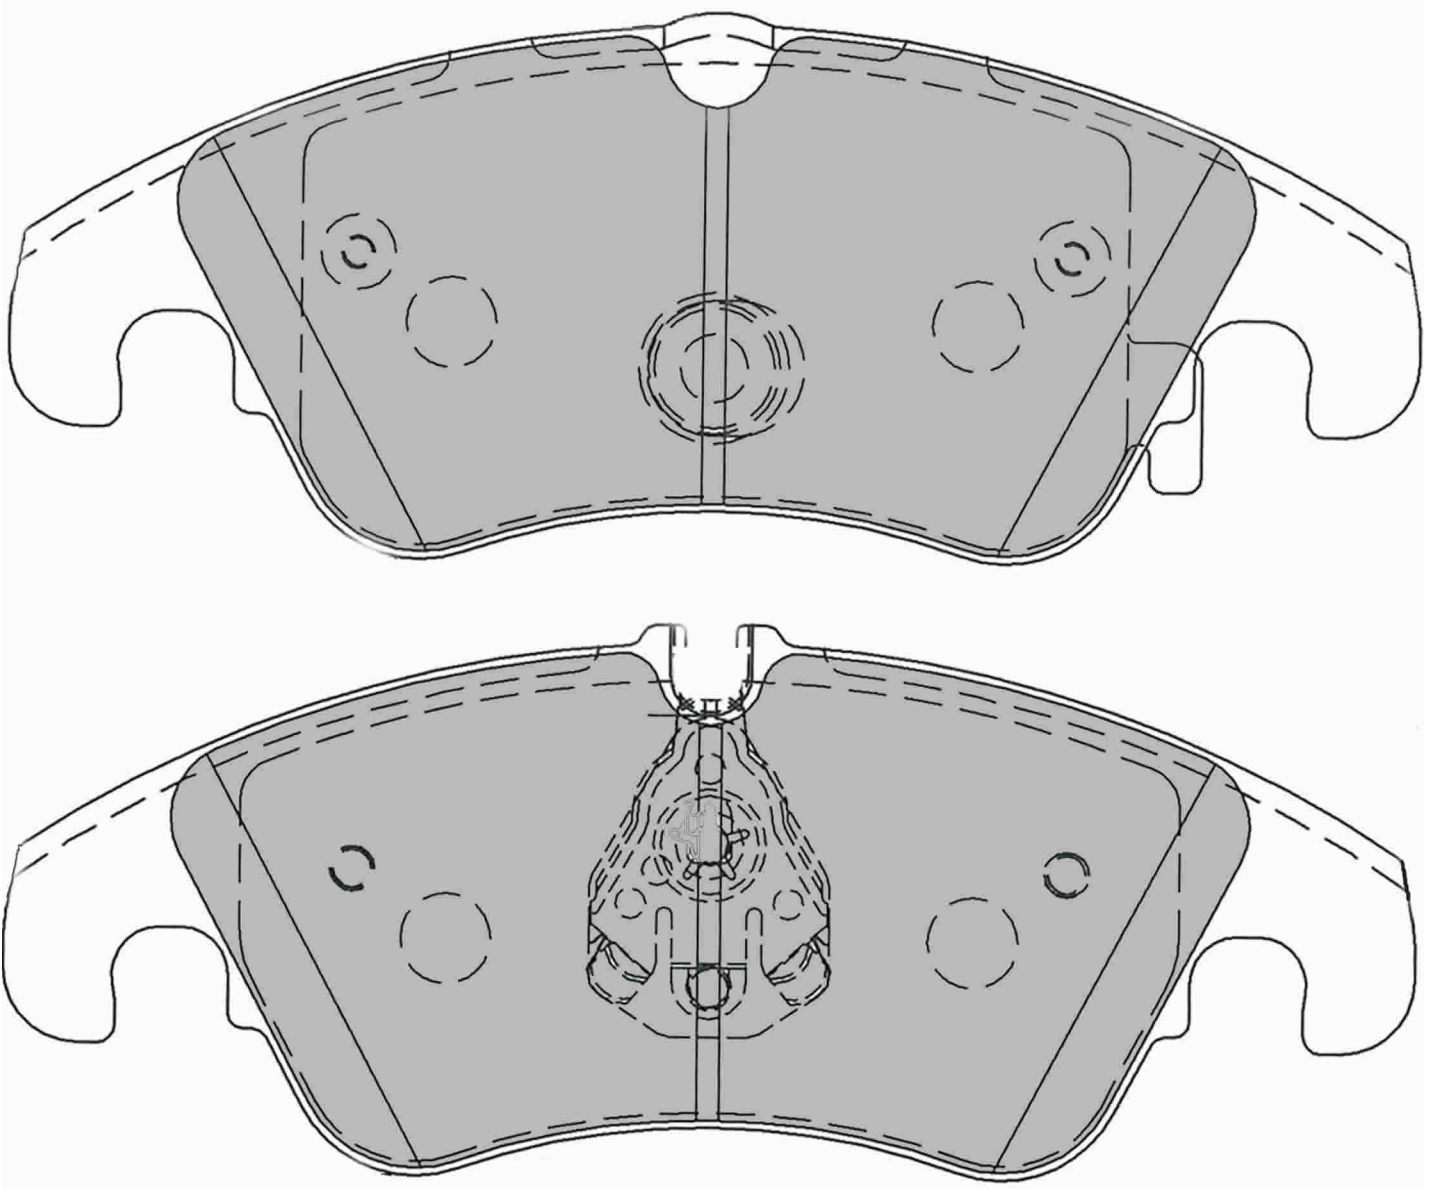

SUBARU Front, VOLVO Front

ECE R90: E190R01174/015

IMPORTANT NOTICE: Please note that the height measurement represents the radial depth, not the entire back plate

AUDI Front, FORD Front

ECE R90: E9 90R 01159/2309