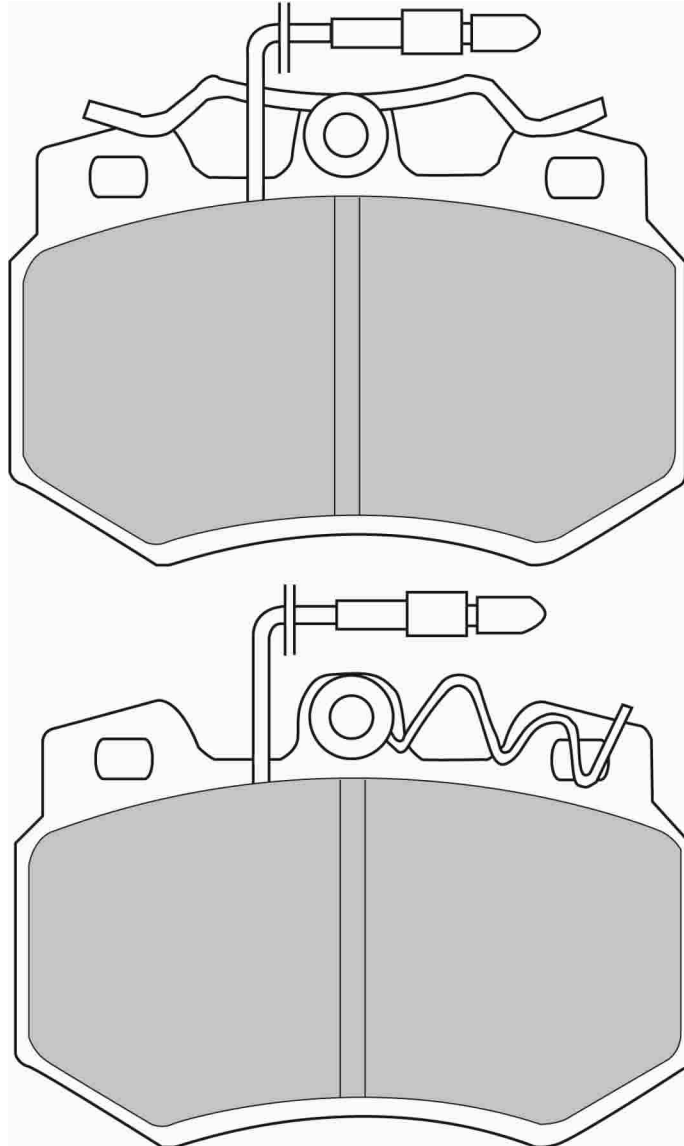

CITROEN Front, PEUGEOT Front

ECE R90: E490R01071/226

Also available in Car Racing catalogue see: FCP434

CROSS REFERENCE	
BREMBO	07.8301.13
MINTEX	MDB1327
WVA	20 923 17,50

IMPORTANT NOTICE: Please note that the height measurement represents the radial depth, not the entire back plate