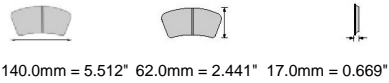

IMPORTANT NOTICE: Please note that the height measurement represents the radial depth, not the entire back plate

PORSCHE Front / Rear

ECE R90: E490R01071/1023