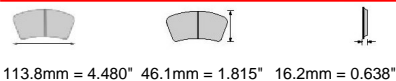

HOLDEN Front, HOLDEN (HSV) Front, MONARO Front

ECE R90: None

Also available in Car Racing catalogue see: FRP3084

CROSS REFERENCE	
AP RACING	CP7040D61
PAGID	20346

FDSR3085

IMPORTANT NOTICE: Please note that the height measurement represents the radial depth, not the entire back plate