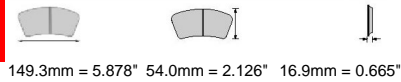

FDSR3114

IMPORTANT NOTICE: Please note that the height measurement represents the radial depth, not the entire back plate

ECE R90: None