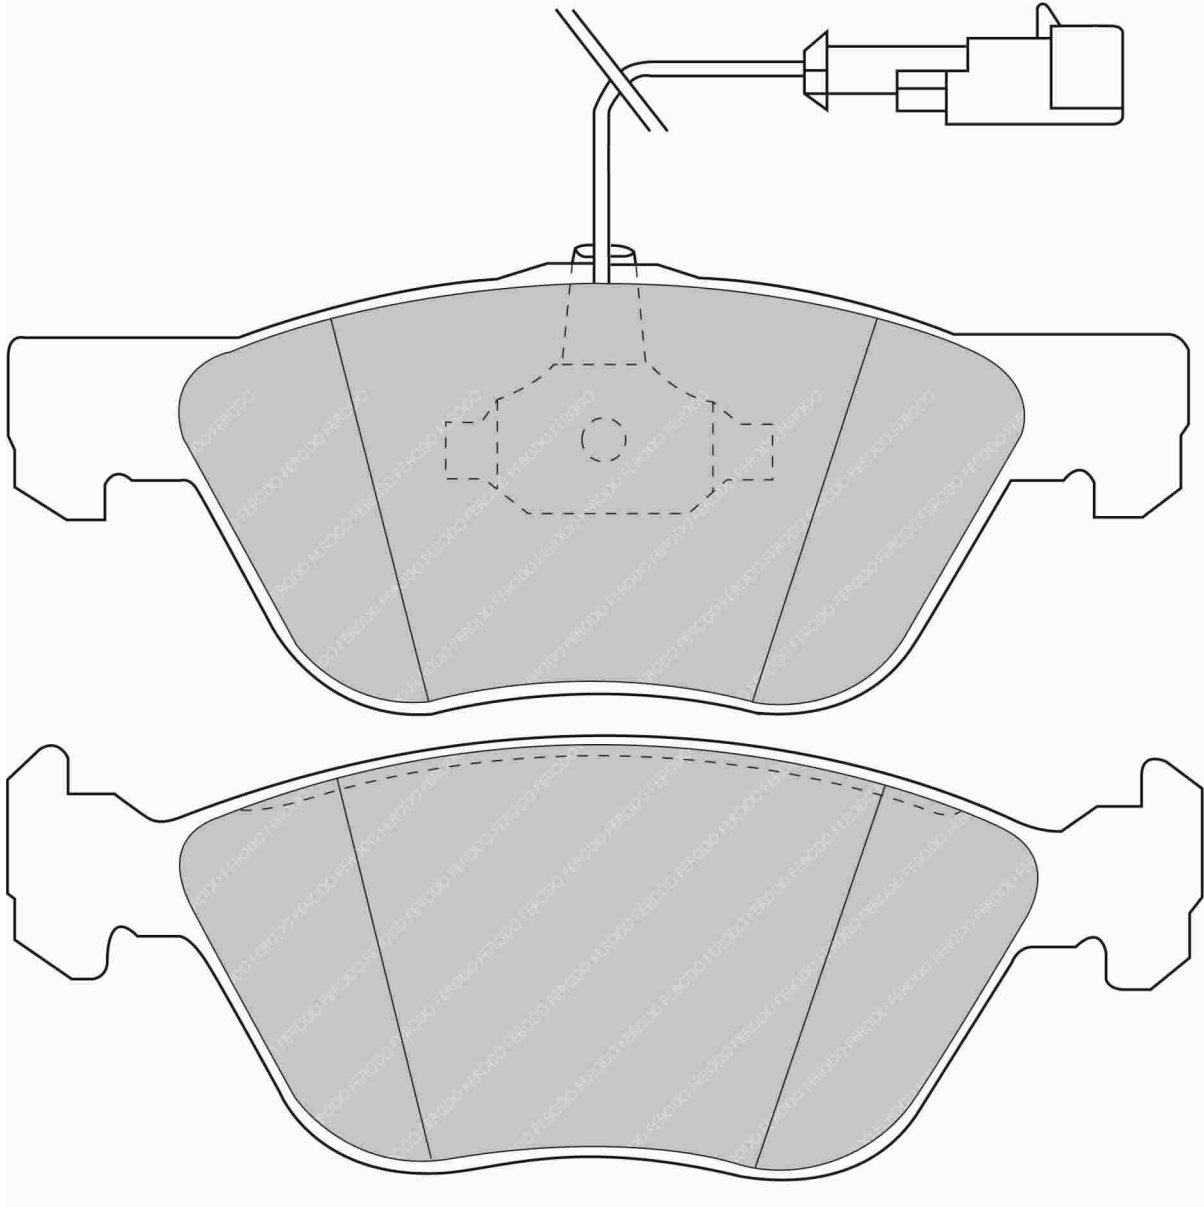

IMPORTANT NOTICE: Please note that the height measurement represents the radial depth, not the entire back plate

ALFA ROMEO Front, FIAT Front, LANCIA Front

ECE R90: E490R01071/097

Also available in Car Racing catalogue see: FCP1052

CROSS REFERENCE	
BREMBO	07.8301.43
MINTEX	MDB1735
MINTEX	MDB2068
WVA	21 636 18,00