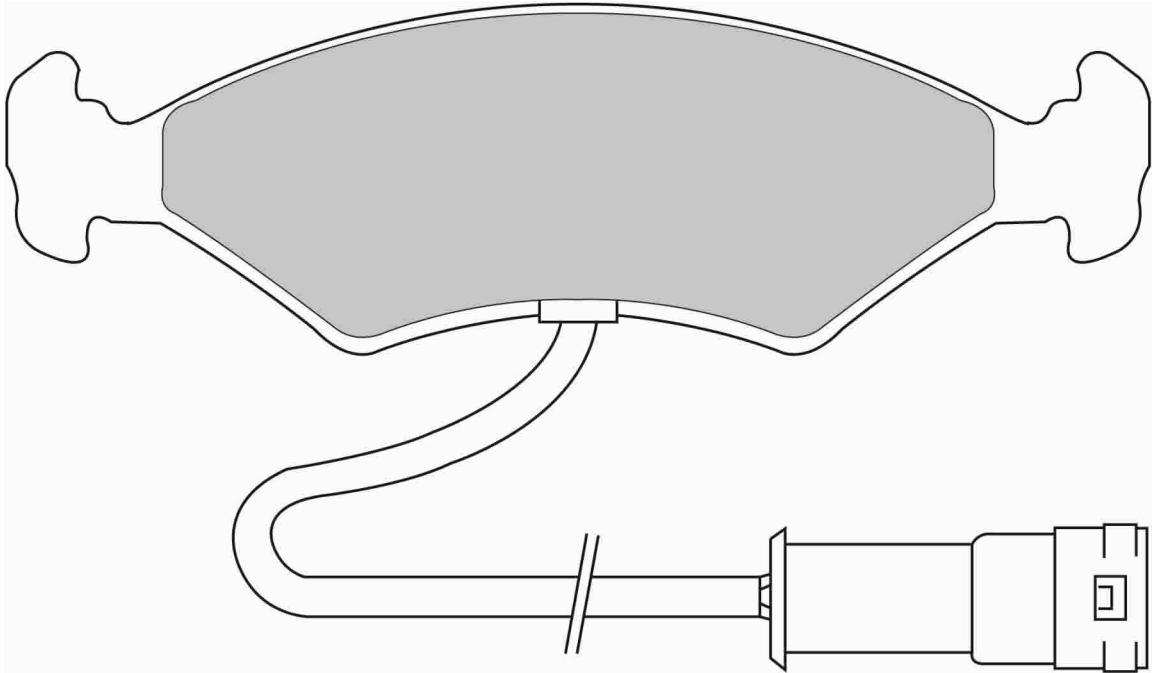

FDS212

151.0mm = 5.945" 47.0mm = 1.850" 18.6mm = 0.732" WVA No: 20 640 18,60

IMPORTANT NOTICE: Please note that the height measurement represents the radial depth, not the entire back plate

FERRARI Front / Rear, FORD Front

ECE R90: E490R01071/154

CROSS REFERENCE

MINTEX	MDB1174
WVA	20 640 18,60