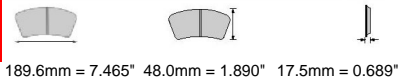

FDSR3099

IMPORTANT NOTICE: Please note that the height measurement represents the radial depth, not the entire back plate

ECE R90: None

IMAGE NOT AVAILABLE

Also available in Car Racing catalogue see: FRP3099

CROSS REFERENCE	
BREMBO	XA5.71.M2