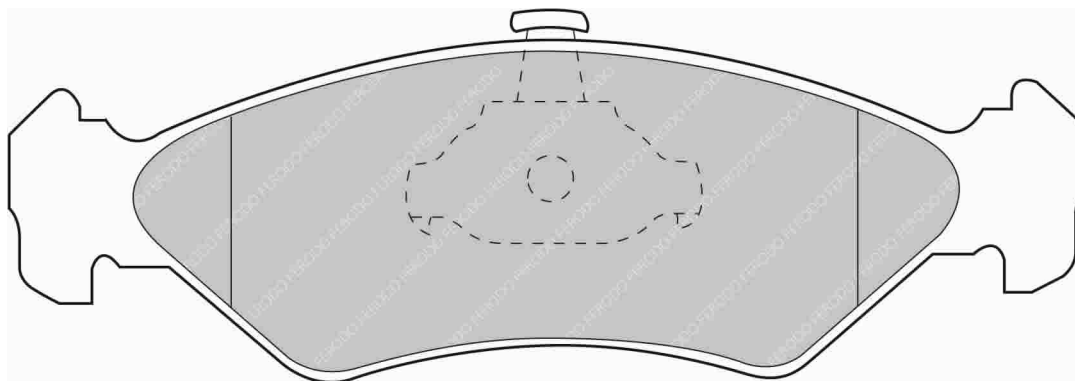

FDS1082

141.5mm = 5.571" 39.0mm = 1.535" 17.5mm = 0.689" WVA No: 23 101 18,00

IMPORTANT NOTICE: Please note that the height measurement represents the radial depth, not the entire back plate

FORD Front, MAZDA Front

ECE R90: E490R01071/152

Also available in Car Racing catalogue see: FCP1082

CROSS REFERENCE	
BREMBO	07.8301.52
MINTEX	MDB1884
WVA	23 101 18,00

FDS1083

87.4mm = 3.441" 40.5mm = 1.594" 17.2mm = 0.677" WVA No: 20 961 17,00

IMPORTANT NOTICE: Please note that the height measurement represents the radial depth, not the entire back plate

AUDI Rear, CITROEN Rear, FIAT Rear, FORD Rear, LANCIA Rear, PEUGEOT Rear, RENAULT Rear, SEAT Rear, VOLKSWAGEN Rear

ECE R90: E490R01071/061