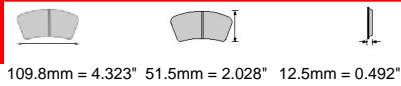

FDSR3109

IMPORTANT NOTICE: Please note that the height measurement represents the radial depth, not the entire back plate

ASTON MARTIN Rear

ECE R90: None