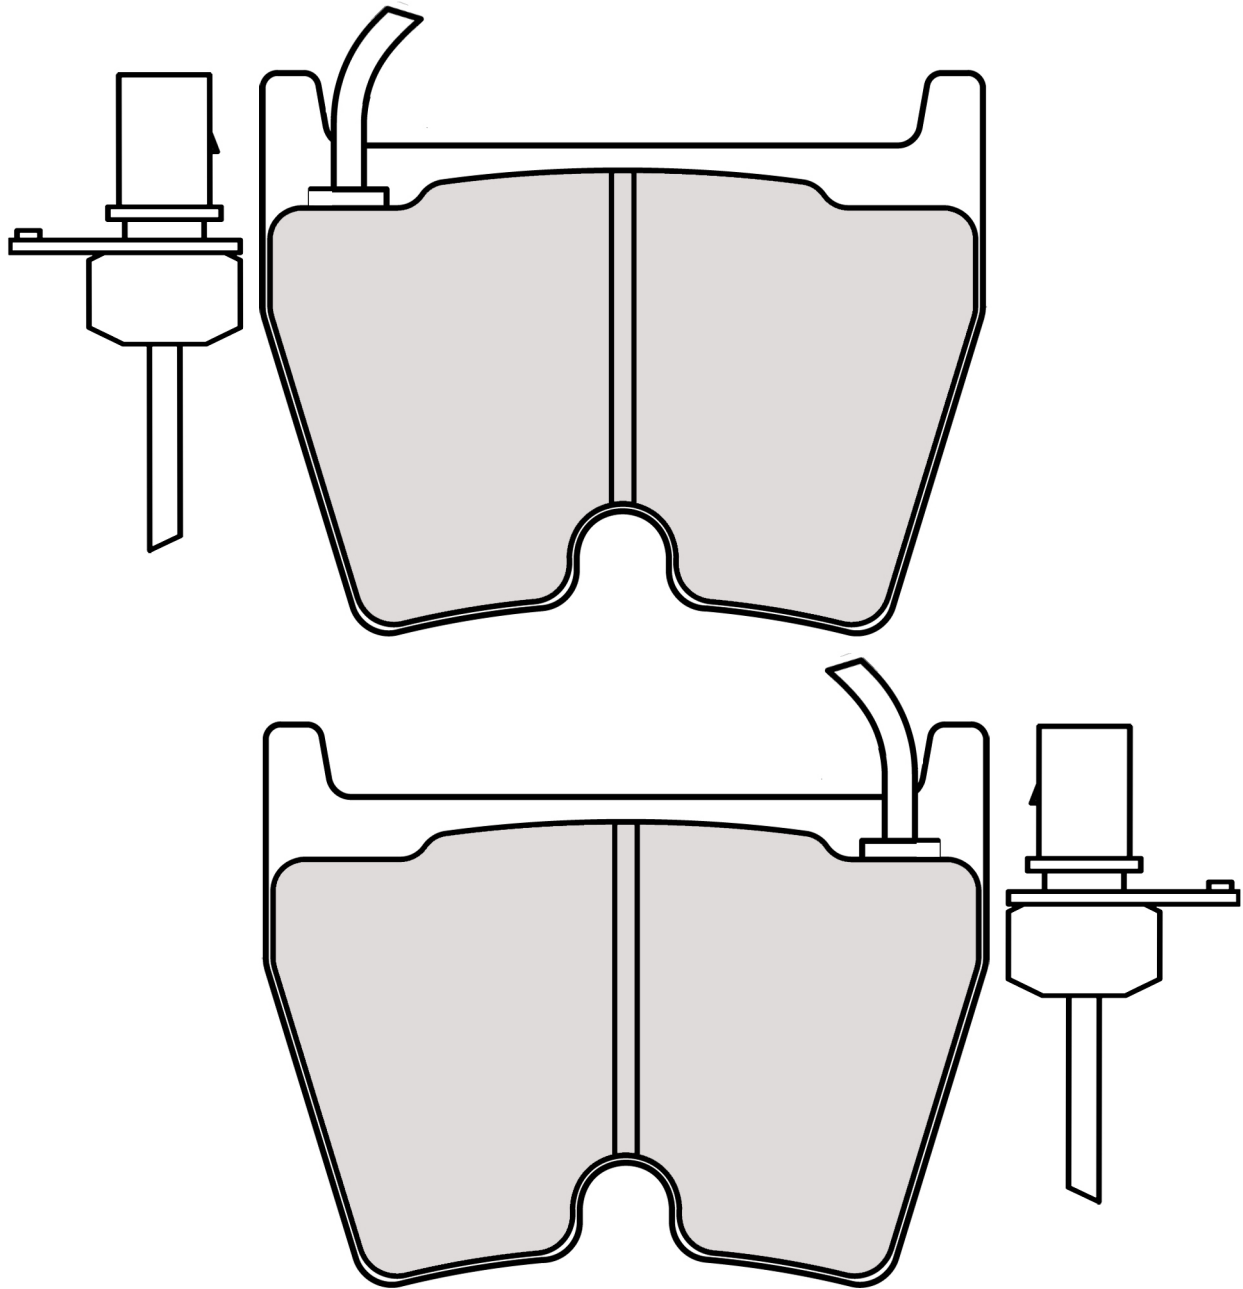

IMPORTANT NOTICE: Please note that the height measurement represents the radial depth, not the entire back plate

AUDI Front, LAMBORGHINI Front, VOLKSWAGEN Front

ECE R90: E9-90R-01.159/810

Also available in Car Racing catalogue see: FCP1664

CROSS REFERENCE	
BREMBO	07.9312.44
BREMBO	07.9312.45
BREMBO	07.9312.46
BREMBO	07.9312.47
MINTEX	MDB2601
PAGID	2931
WVA	23 764 17,00