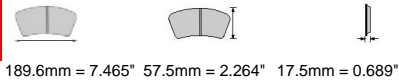

HOLDEN (HSV) Rear, MG Front, MONARO Rear

ECE R90: None

Also available in Car Racing catalogue see: FRP3085

CROSS REFERENCE	
AP RACING	CP7600D46
PAGID	20349

FDSR3098

IMPORTANT NOTICE: Please note that the height measurement represents the radial depth, not the entire back plate