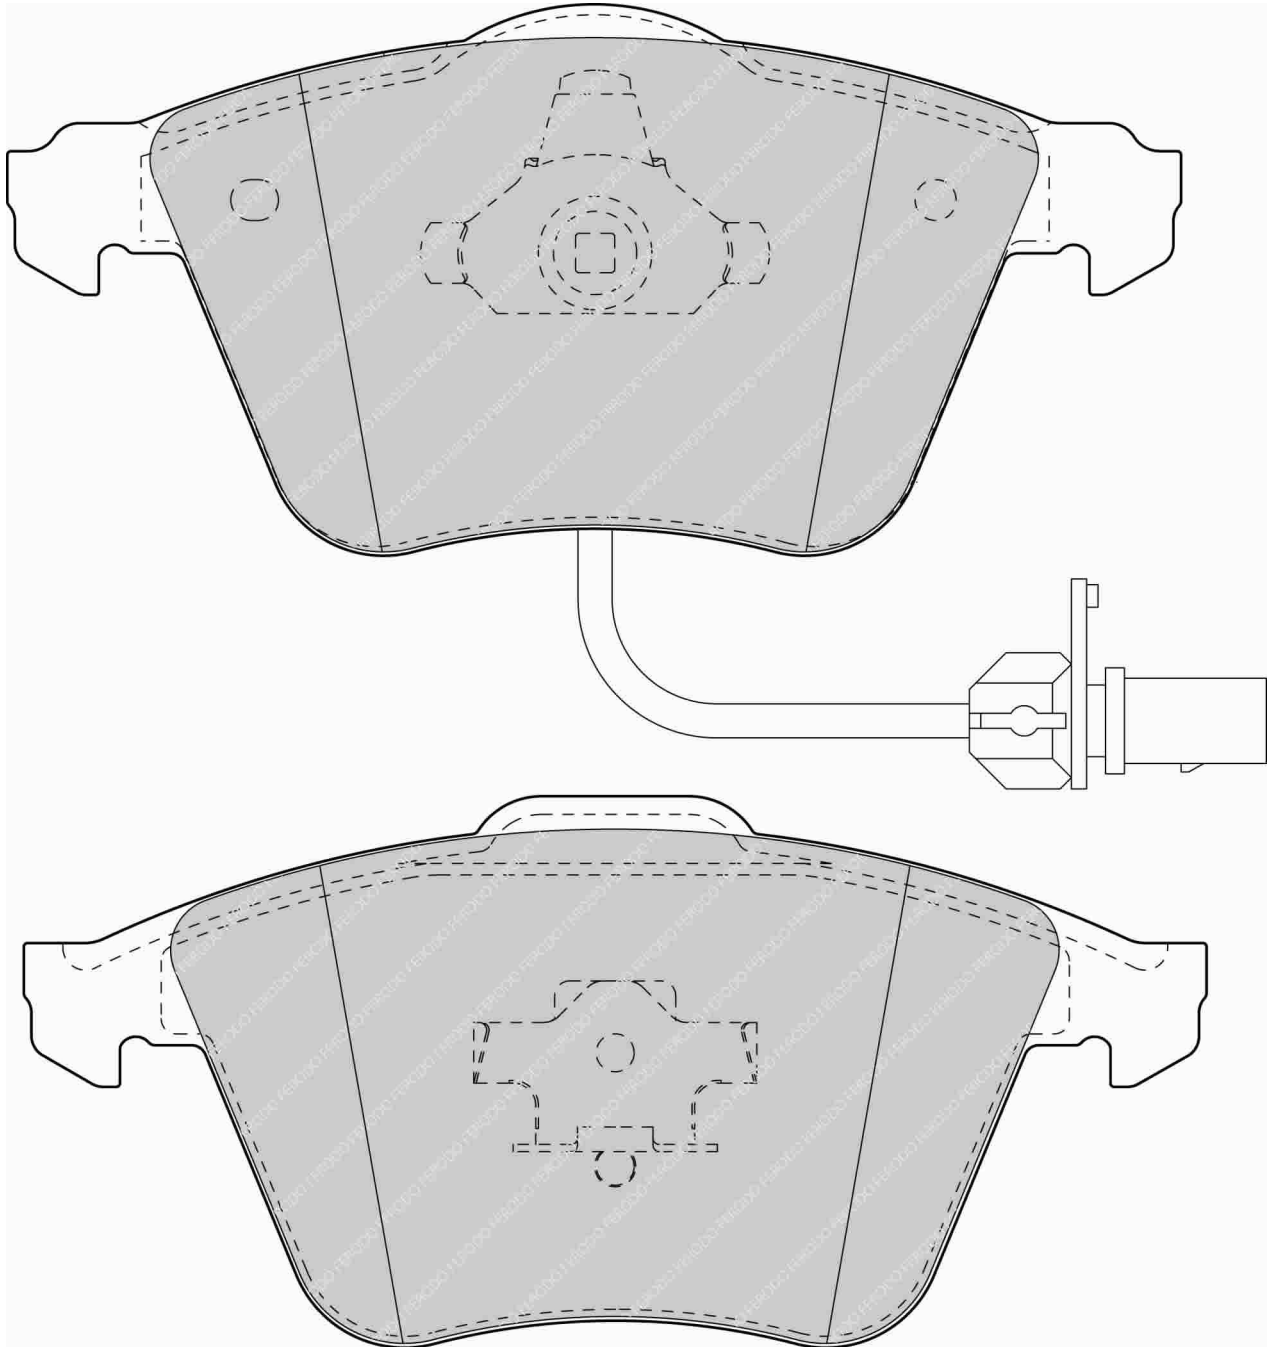

FDS1629

155.0mm = 6.102" 64.0mm = 2.520" 20.2mm = 0.795" WVA No: 23 762 20,20

IMPORTANT NOTICE: Please note that the height measurement represents the radial depth, not the entire back plate

AUDI Front

ECE R90: E11 90R 01194/5950

Also available in Car Racing catalogue see: FCP1629

CROSS REFERENCE	
MINTEX	MDB2694
PAGID	2275
PAGID	8021
WVA	23 762 20,20