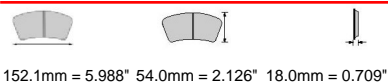

FDSR3003

IMPORTANT NOTICE: Please note that the height measurement represents the radial depth, not the entire back plate

ECE R90: None