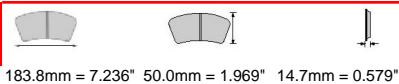

FDSE1553

IMPORTANT NOTICE: Please note that the height measurement represents the radial depth, not the entire back plate

CHEVROLET Front, FORD AUSTRALIA Front, FORD AUSTRALIA (FPV) Front, HOLDEN Front, HOLDEN (HSV) Front,
MONARO Front

ECE R90: No R90: Ex EU