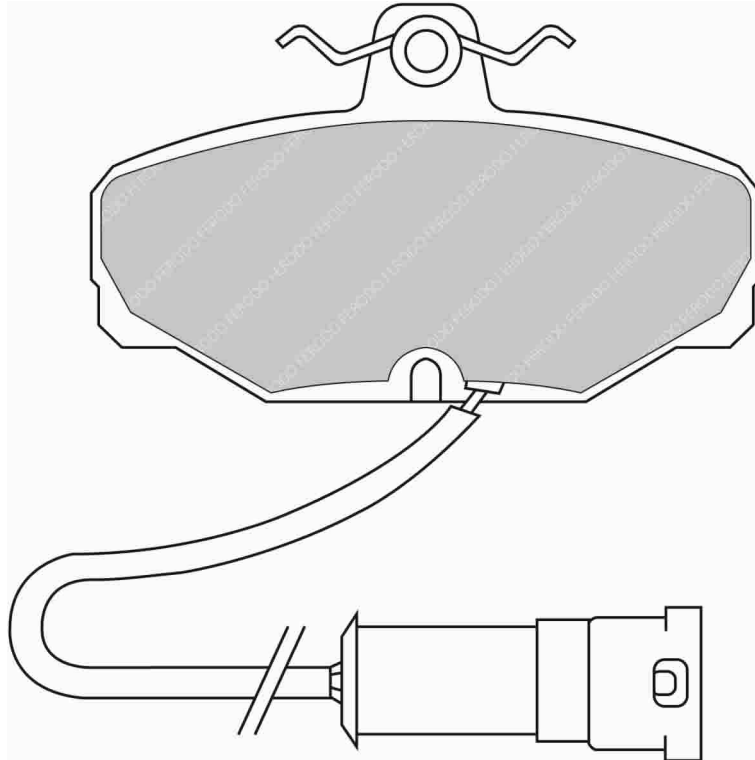

IMPORTANT NOTICE: Please note that the height measurement represents the radial depth, not the entire back plate

FORD Rear

ECE R90: Pre 99: Apply KBA code 60838

Also available in Car Racing catalogue see: FCP408

CROSS REFERENCE

FMSI	D382
MINTEX	MDB1286
PAGID	1163
PFC	0382
WVA	21 079 13,75