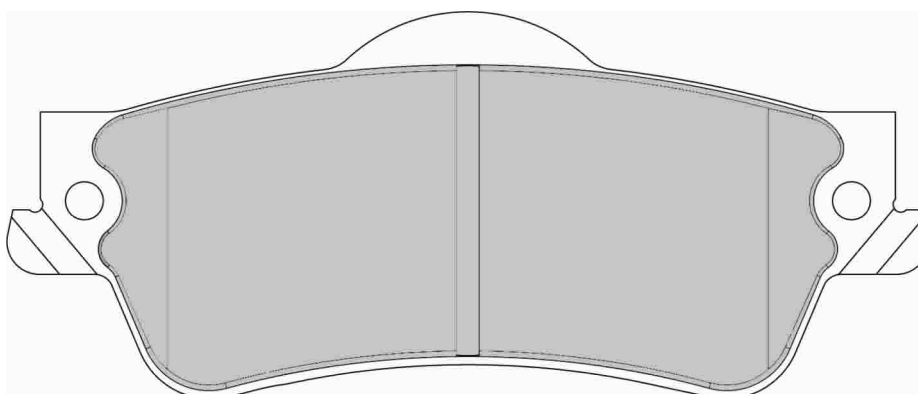

CROSS REFERENCE

BENDIX	DB1766