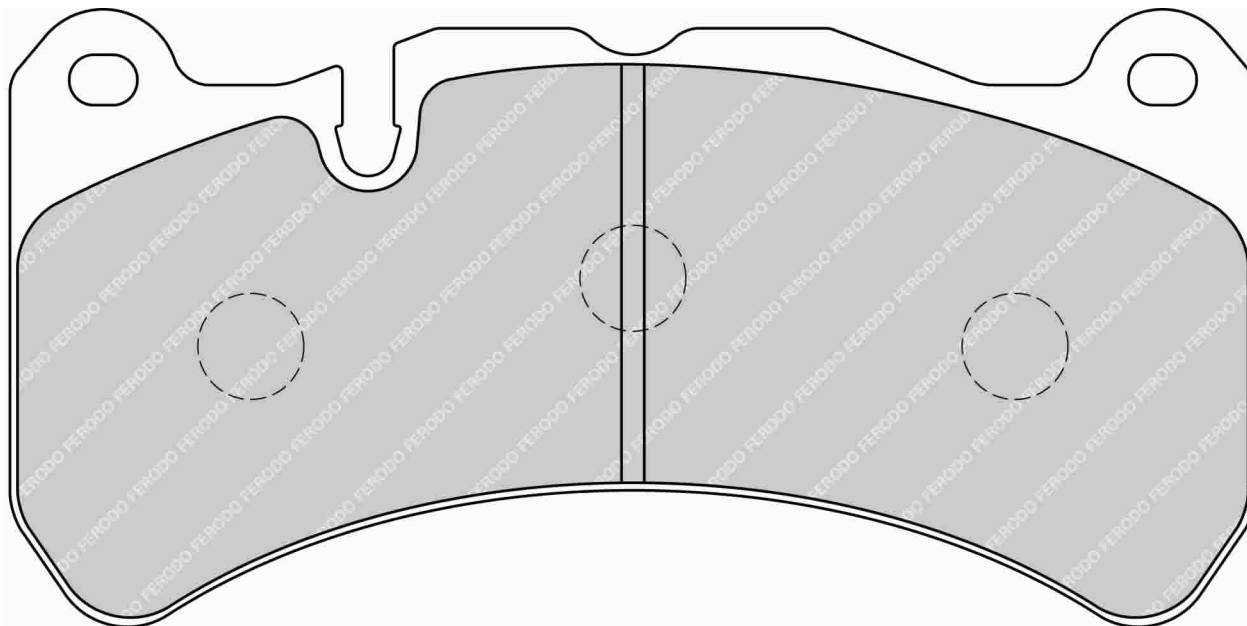

FDS4212

164.8mm = 6.488" 55.0mm = 2.165" 16.1mm = 0.634"

FMSI No: D116

IMPORTANT NOTICE: Please note that the height measurement represents the radial depth, not the entire back plate

FORD AUSTRALIA (FPV) Front, MERCEDES-BENZ Front, SUBARU Front

ECE R90: E11 90R-01194/7511