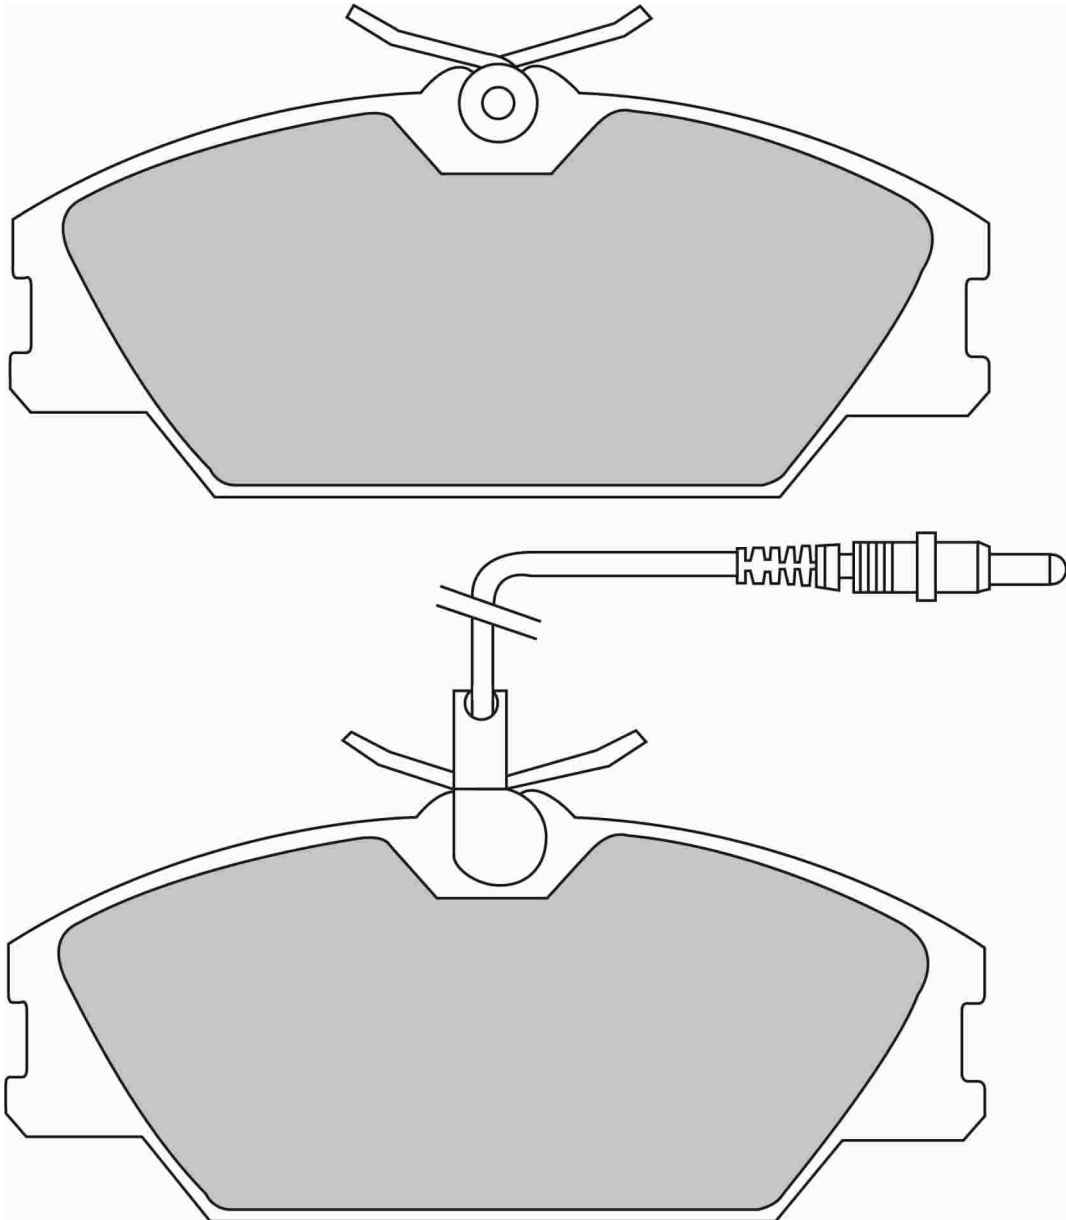

FDS406

129.9mm = 5.114" 51.0mm = 2.008" 18.3mm = 0.720" WVA No: 21 388 18,50

IMPORTANT NOTICE: Please note that the height measurement represents the radial depth, not the entire back plate

RENAULT Front, RENAULTALPINE Front

ECE R90: E490R01071/117

Also available in Car Racing catalogue see: FCP406

CROSS REFERENCE	
BREMBO	07.8301.10
MINTEX	MDB1316
WVA	21 388 18,50