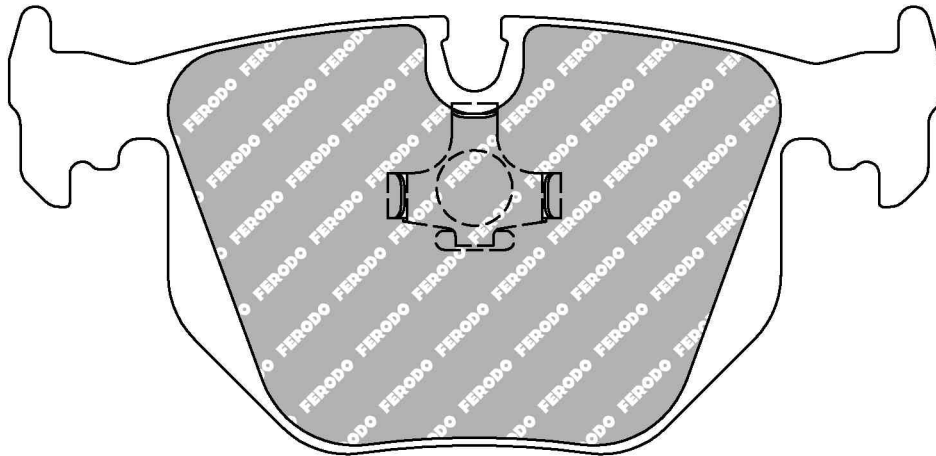

IMPORTANT NOTICE: Please note that the height measurement represents the radial depth, not the entire back plate

BMW Rear, MASERATI Rear

ECE R90: E490R01071/214

Also available in Car Racing catalogue see: FCP857

CROSS REFERENCE	
ALCON	PNF0084X347.4
FMSI	D548
MINTEX	MDB1552
PAGID	2685
WVA	21 282 17,30