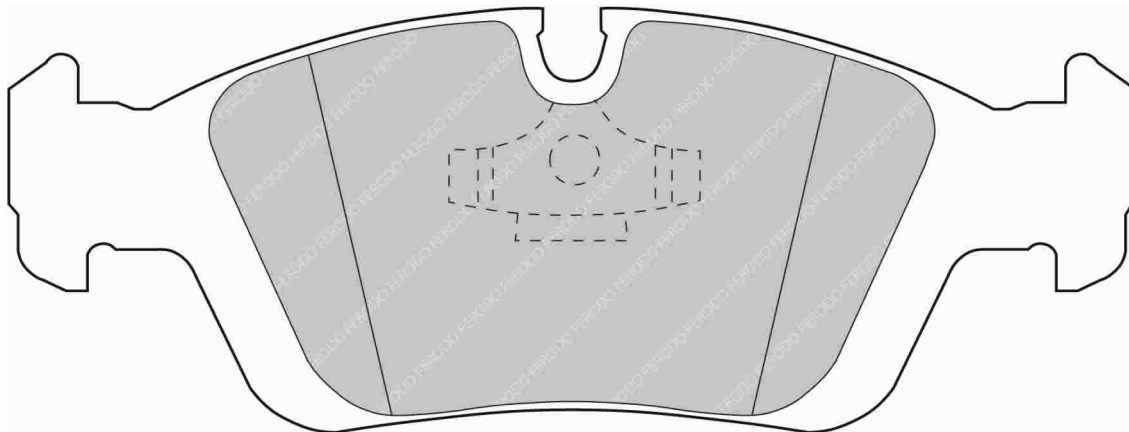

FDS725

151.5mm = 5.965" 52.0mm = 2.047" 16.4mm = 0.646" WVA No: 21 292 17,30 FMSI No: D558

IMPORTANT NOTICE: Please note that the height measurement represents the radial depth, not the entire back plate

BMW Front

ECE R90: E190R01174/003

Also available in Car Racing catalogue see: FCP725

CROSS REFERENCE	
BREMBO	07.8300.09
BREMBO	07.8301.68
FMSI	D558
MINTEX	MDB1538
PAGID	2180
PFC	0558
WVA	21 292 17,30

FDS726

88.0mm = 3.465" 41.0mm = 1.614" 14.4mm = 0.567" WVA No: 21 589 15,00 FMSI No: D340

IMPORTANT NOTICE: Please note that the height measurement represents the radial depth, not the entire back plate

LANCIA Rear

ECE R90: Pre 99: Apply KBA code 60838