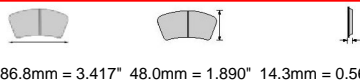

FDS4168

FMSI No: D1368

IMPORTANT NOTICE: Please note that the height measurement represents the radial depth, not the entire back plate

MITSUBISHI Rear

ECE R90: E9 90R-01159/2543