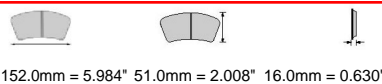

FDSR3081

152.0mm = 5.984" 51.0mm = 2.008" 16.0mm = 0.630"

IMPORTANT NOTICE: Please note that the height measurement represents the radial depth, not the entire back plate

ECE R90: None