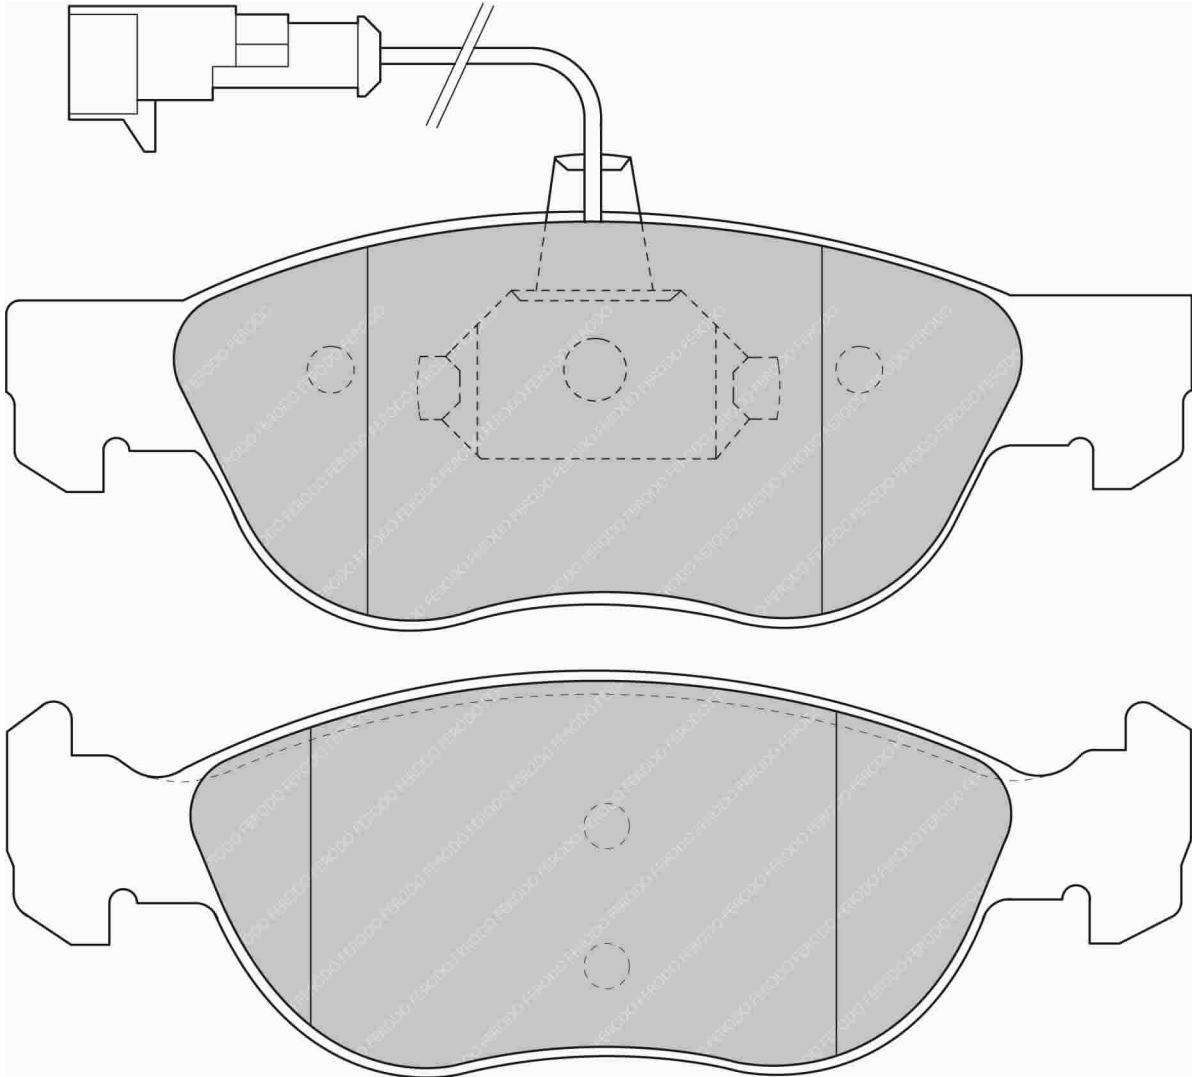

IMPORTANT NOTICE: Please note that the height measurement represents the radial depth, not the entire back plate

FIAT Front, LANCIA Front

ECE R90: E490R01071/482

Also available in Car Racing catalogue see: FCP1056

CROSS REFERENCE	
BREMBO	07.8301.45
MINTEX	MDB1734
WVA	21 927 17,00