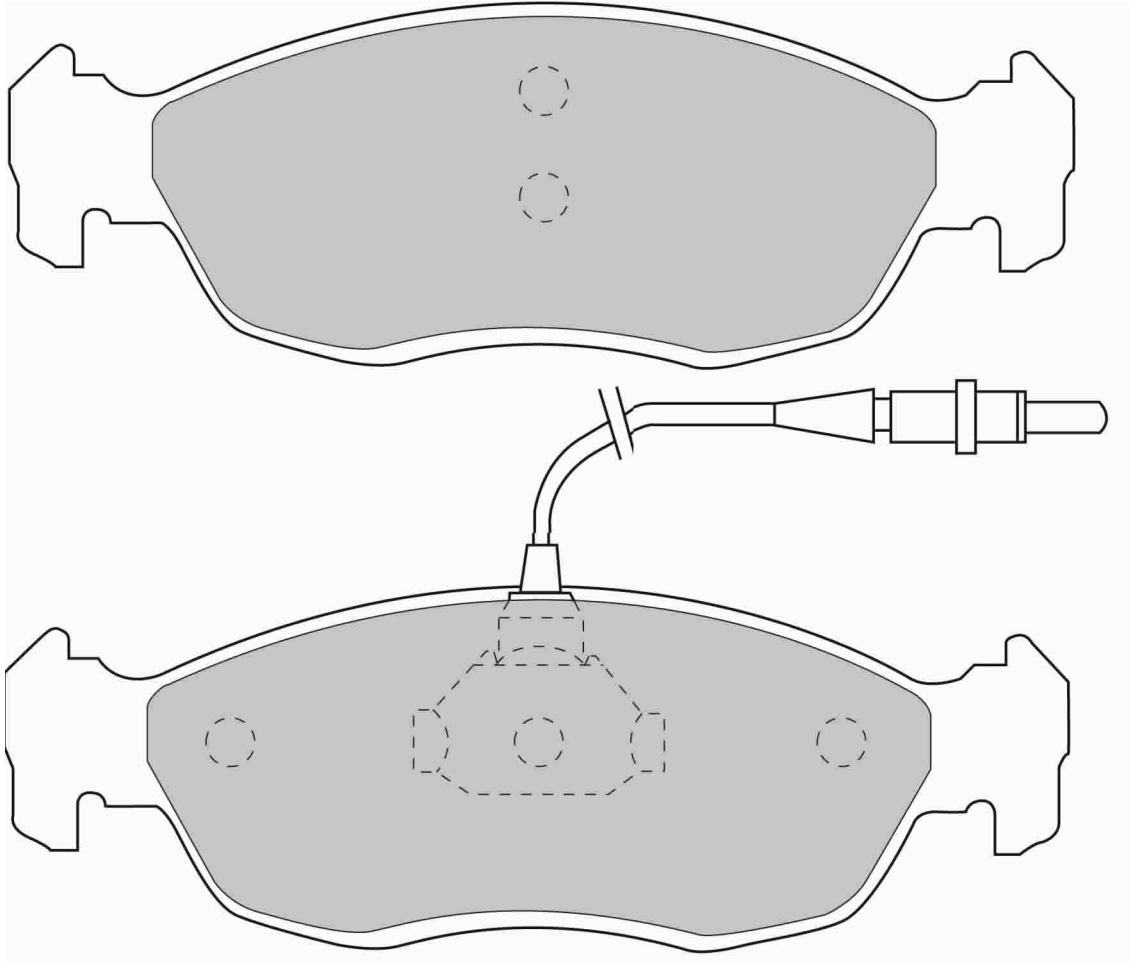

PEUGEOT Front

ECE R90: E490R01071/121

Also available in Car Racing catalogue see: FCP876

CROSS REFERENCE	
BREMBO	07.8301.37
MINTEX	MDB1662
PAGID	1620
WVA	21 430 17,30

**IMPORTANT NOTICE: Please note that the height measurement represents the radial depth, not the entire back plate**