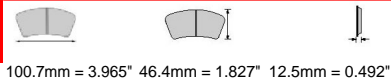

FDSR502

IMPORTANT NOTICE: Please note that the height measurement represents the radial depth, not the entire back plate

ECE R90: None