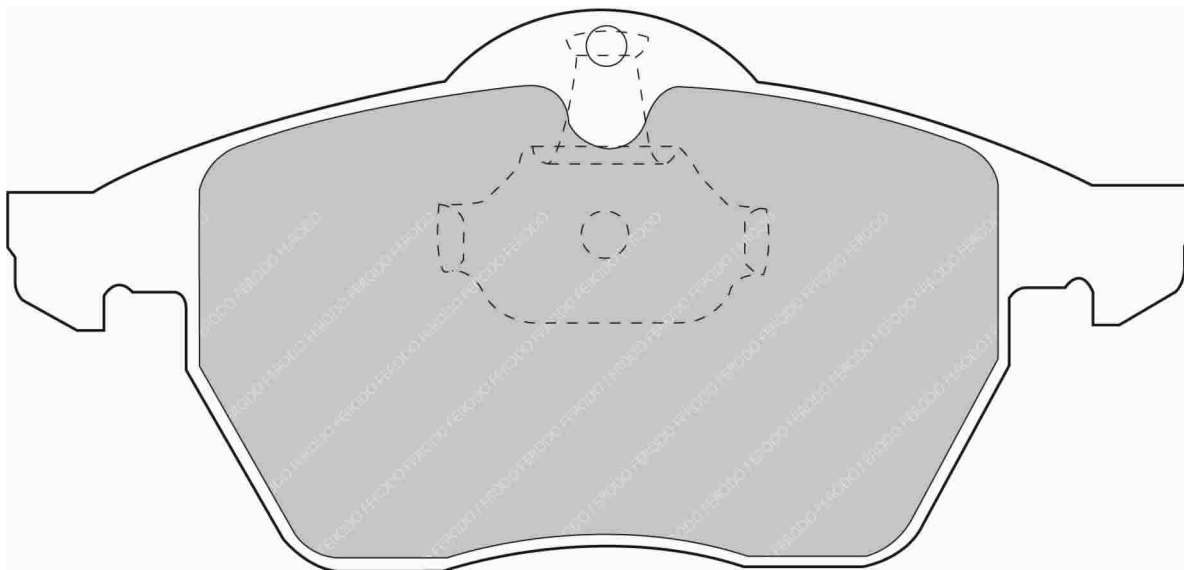

FDS1068

156.5mm = 6.161" 61.0mm = 2.402" 19.4mm = 0.764" WVA No: 21 829 19,50

IMPORTANT NOTICE: Please note that the height measurement represents the radial depth, not the entire back plate

OPEL Front, SAAB Front, VAUXHALL Front

ECE R90: E490R01071/912