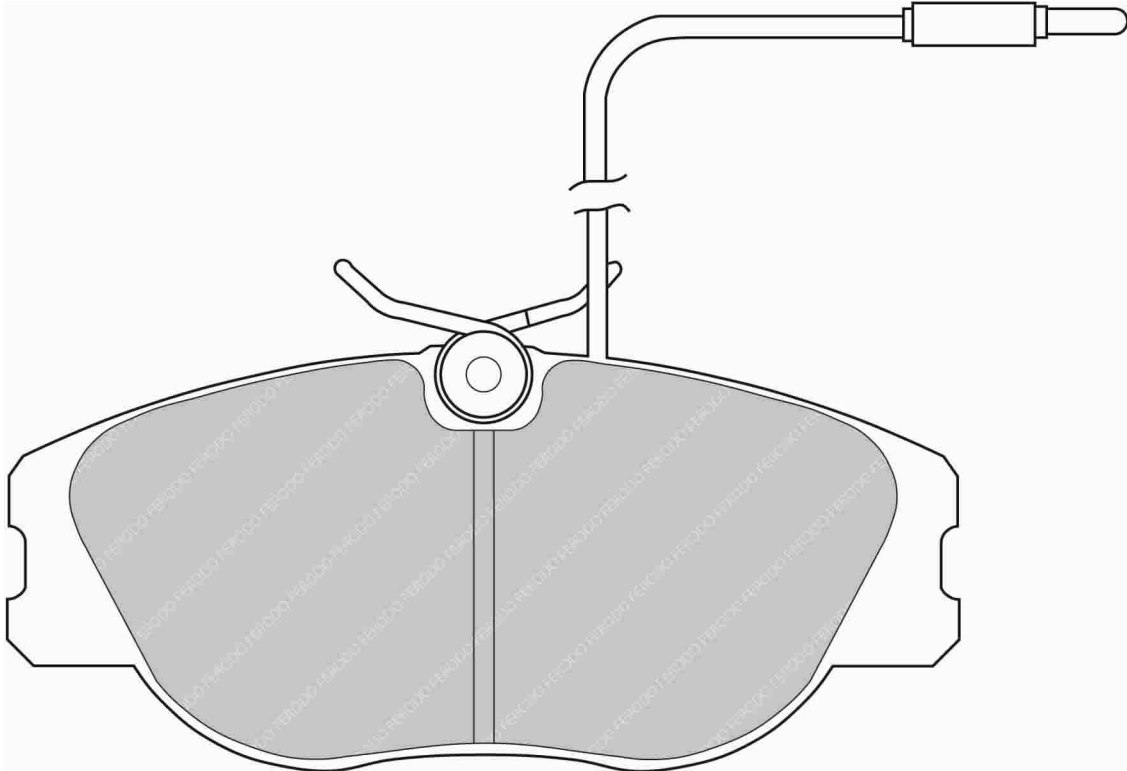

IMPORTANT NOTICE: Please note that the height measurement represents the radial depth, not the entire back plate

ALFA ROMEO Front, CITROEN Front, FIAT Front, LANCIA Front, PEUGEOT Front

ECE R90: Pre 99: R90 Germany only