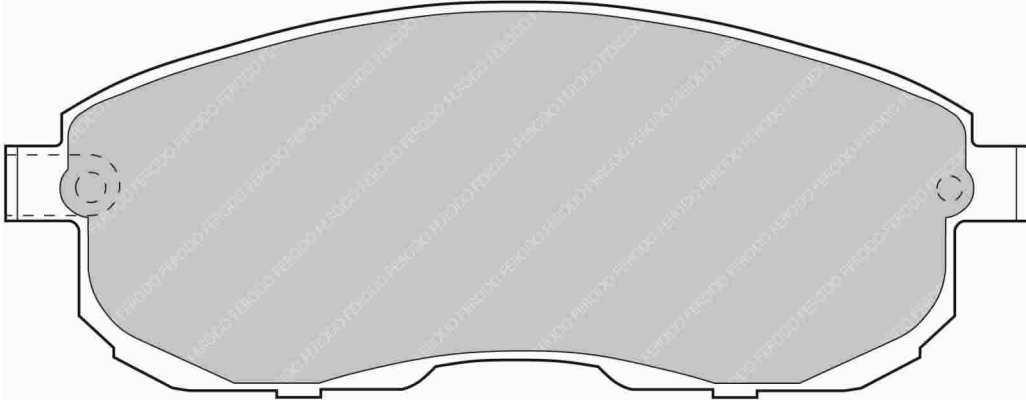

IMPORTANT NOTICE: Please note that the height measurement represents the radial depth, not the entire back plate

NISSAN Front

ECE R90: Pre 99: Apply KBA code 60838

Also available in Car Racing catalogue see: FCP691

CROSS REFERENCE	
BREMBO	07.8300.07
FMSI	D430
MINTEX	MDB1451
WVA	21 561 17,00