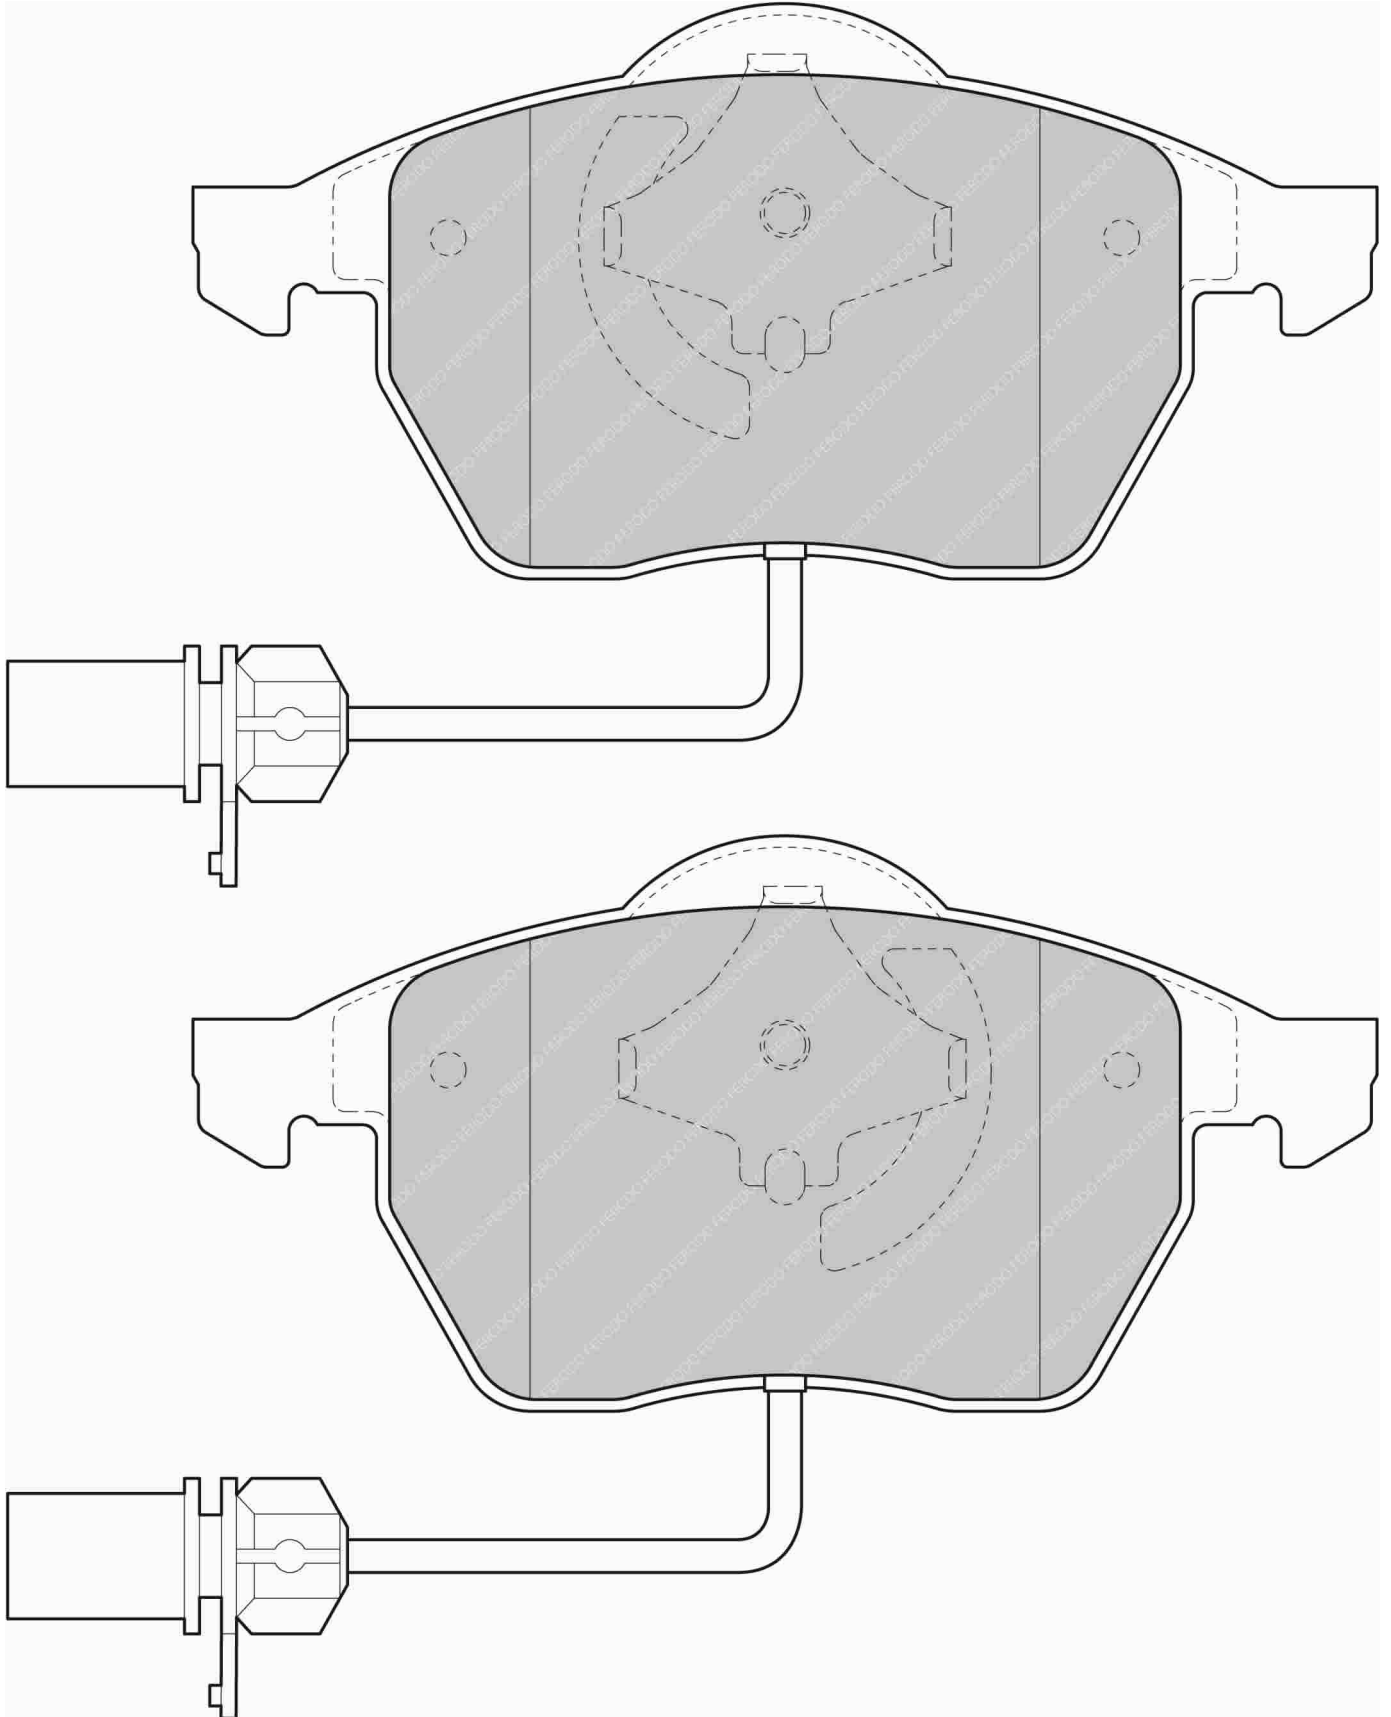

AUDI Front, FORD Front, SEAT Front, VOLKSWAGEN Front

ECE R90: E490R01071/913

FDS1324

96.0mm = 3.780" 42.0mm = 1.654" 13.9mm = 0.547" WVA No: 23 601 16,70

IMPORTANT NOTICE: Please note that the height measurement represents the radial depth, not the entire back plate