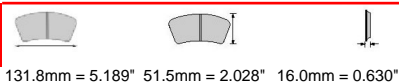

FDSR3028

IMPORTANT NOTICE: Please note that the height measurement represents the radial depth, not the entire back plate

FERRARI Front / Rear, FORD AUSTRALIA Front, FORD AUSTRALIA (FPV) Front

ECE R90: None