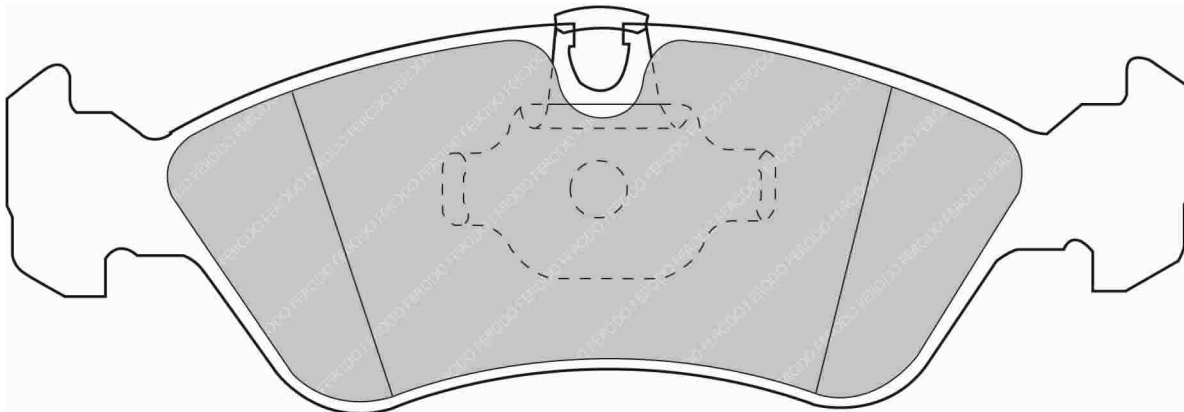

FDS1067

156.5mm = 6.161" 45.2mm = 1.780" 17.5mm = 0.689" WVA No: 21 862 17,50

IMPORTANT NOTICE: Please note that the height measurement represents the radial depth, not the entire back plate

OPEL Front, VAUXHALL Front

ECE R90: E190R01174/005