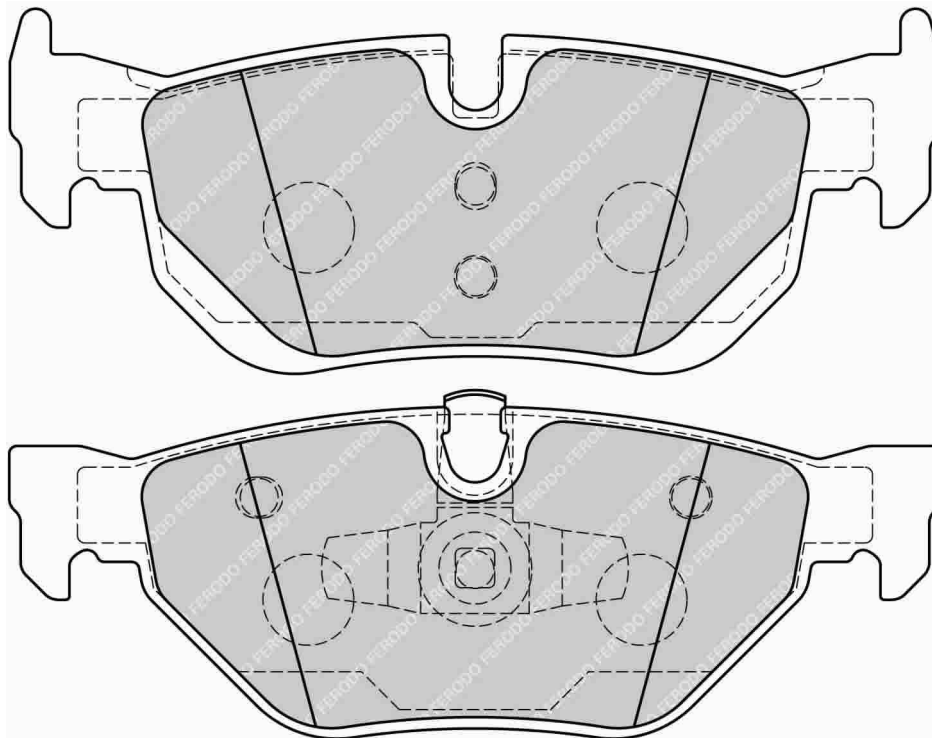

FDS1807

123.1mm = 4.846" 39.0mm = 1.535" 17.0mm = 0.669" WVA No: 23 926 17,00

IMPORTANT NOTICE: Please note that the height measurement represents the radial depth, not the entire back plate

BMW Rear

ECE R90: E11 90R-01194/7051

Also available in Car Racing catalogue see: FCP1807

CROSS REFERENCE	
PFC	0396
WVA	23 926 17,00