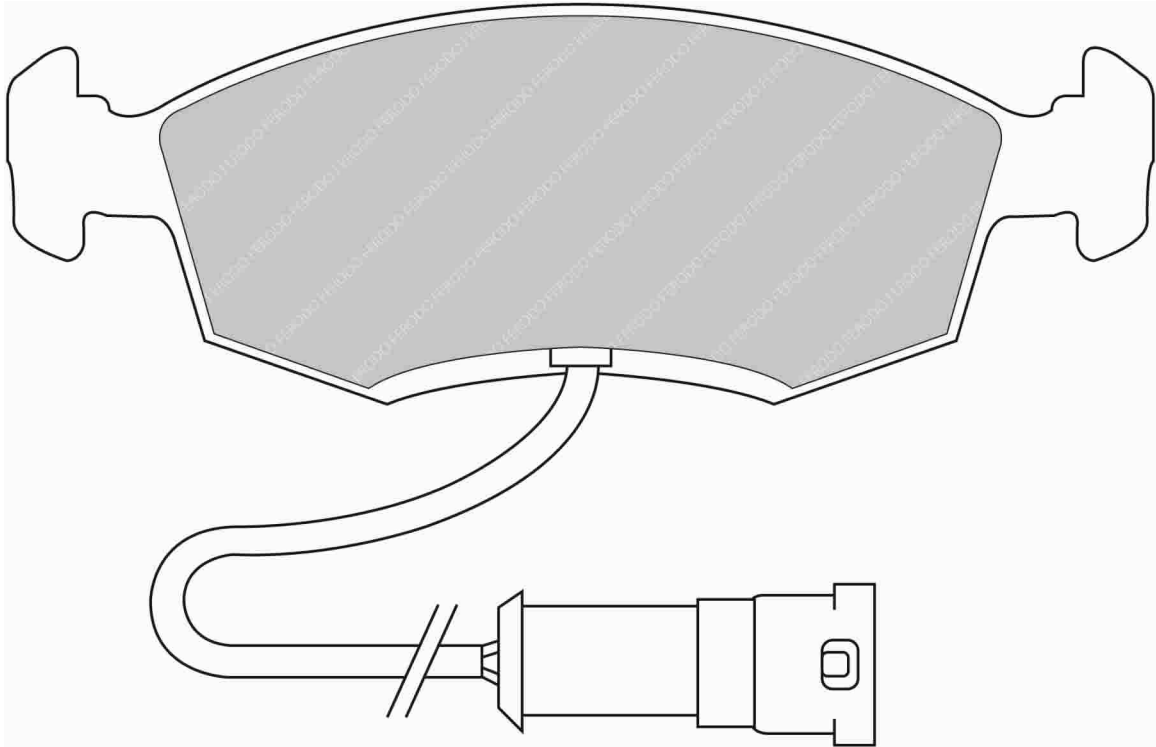

**IMPORTANT NOTICE: Please note that the height measurement represents the radial depth, not the entire back plate**

FORD Front

ECE R90: Pre 99: Apply KBA code 60838

Also available in Car Racing catalogue see: FCP276