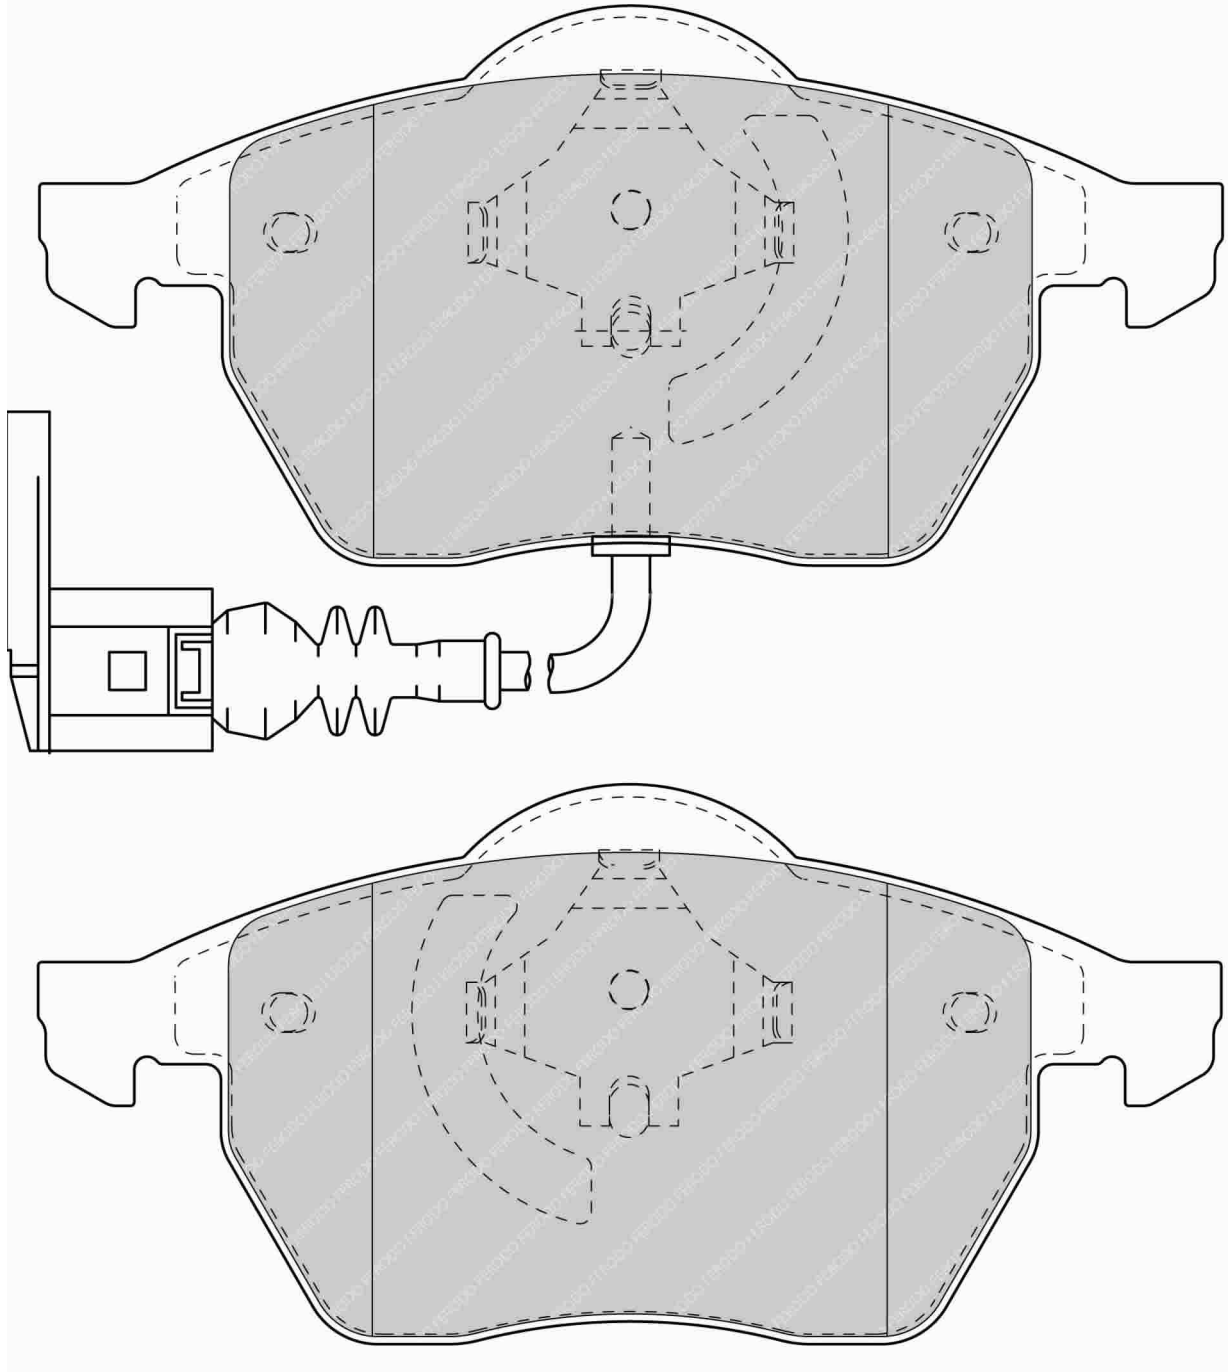

IMPORTANT NOTICE: Please note that the height measurement represents the radial depth, not the entire back plate

AUDI Front, SEAT Front, SKODA Front, VOLKSWAGEN Front

ECE R90: E190R01174/002

CROSS REFERENCE

MINTEX	MDB2041
WVA	20 676 20,20