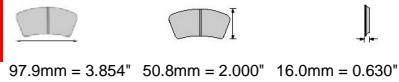

IMPORTANT NOTICE: Please note that the height measurement represents the radial depth, not the entire back plate

ECE R90:

IMAGE NOT AVAILABLE

Also available in Car Racing catalogue see: FRP3069