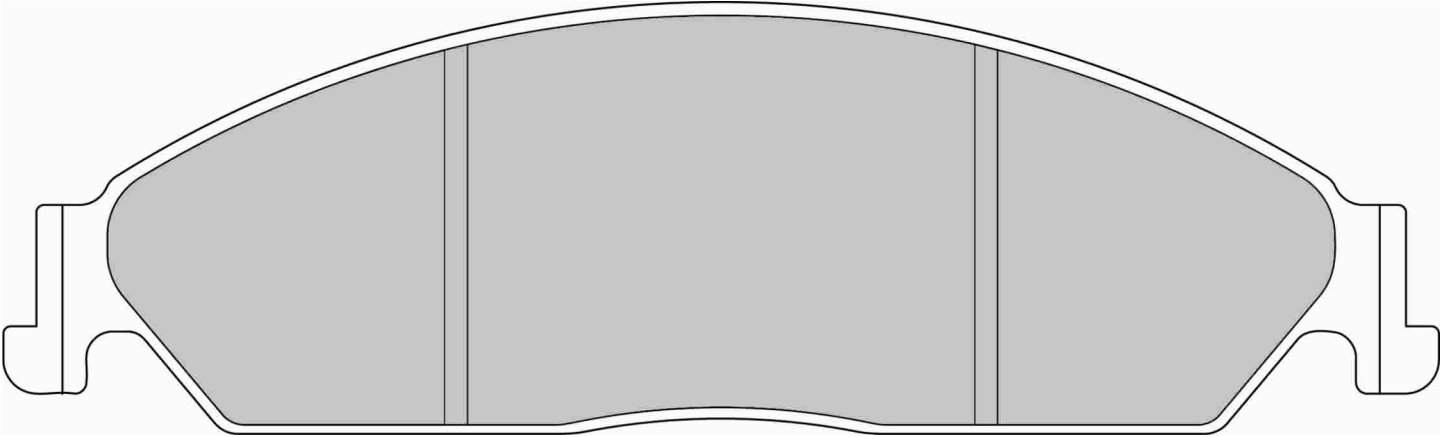

FDSE6004

189.5mm = 7.461" 51.7mm = 2.035" 15.0mm = 0.591"

IMPORTANT NOTICE: Please note that the height measurement represents the radial depth, not the entire back plate

FORD AUSTRALIA Front

ECE R90: No R90: Ex EU